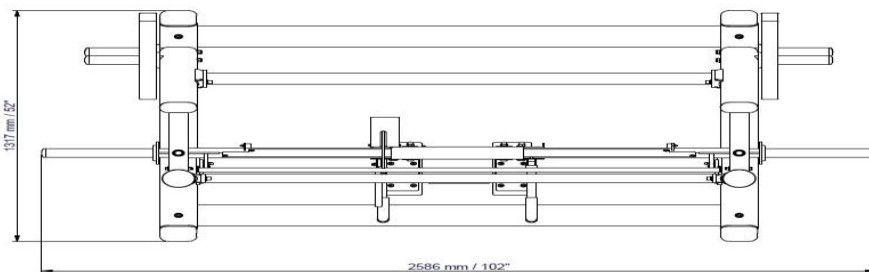

# M3DLM (3D HIP Machine)

The M3DLM is the perfect HIP machine combining power and aesthetics with great emphasis on ultra-smooth shoulder carry , not only up and down but also the left and right sides on bar operation.

3D Track innovative design help user to adjust position naturally and smoothly without any extra return force.

The unique system guides the user whilst exercising with a natural movement and without any unnecessary pressure

Commercial grade precision linear bearings for super smooth smith Bar action.

Floor Space Dimensions: L2586 x W1317 x H2353 mm  
Live Working Area : L2586 x W1317 mm