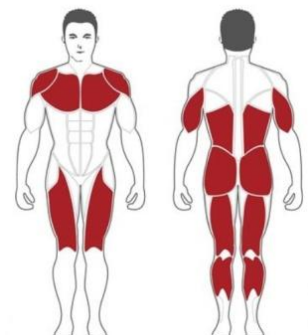

# M3DLM (3D HIP Machine)

The M3DLM is the perfect HIP machine combining power and aesthetics with great emphasis on ultra-smooth shoulder carry , not only up and down but also the left and right sides on bar operation.

3D Track innovative design help user to adjust position naturally and smoothly without any extra return force.

The unique system guides the user whilst exercising with a natural movement and without any unnecessary pressure

Commercial grade precision linear bearings for super smooth smith Bar action.

Floor Space Dimensions: L2586 x W1317 x H2353 mm  
Live Working Area : L2586 x W1317 mm