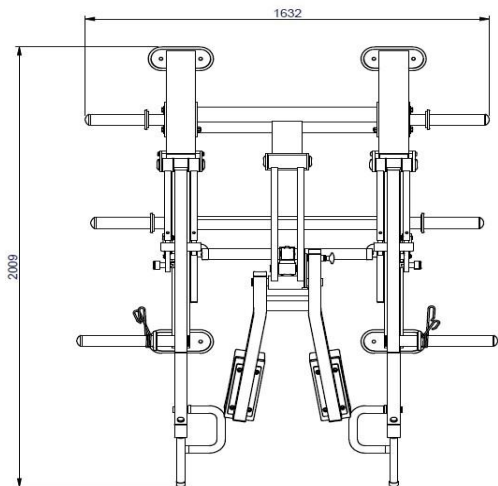

The Steelflex PL2300 Squat/Lunge Machine is made to give you the ultimate strength exercise. Working your legs, back and arms focusing on providing a perfect workout.

SPECIFICATIONS

Features:

Frame: 11 gauge steel, 2" x 4" square tubing
Electro-statically applied powder coat
Industrial rated bearings, sealed bearings at all pivot points
Springs (where applicable) make seat & weight arm adjustments quick and easy

Specs:

Floor Space: 79" x 65" x 65" (201 x 165 x 165cm)
Product Weight: 127lbs (58kg)
Max User Weight: 264lbs (170kg)

Warranty: Commercial and Residential

- 15 yr frame
- 2 yr bearings
- 6 months upholstery & grips
- 1 yr all other parts
- Weight Plates not included